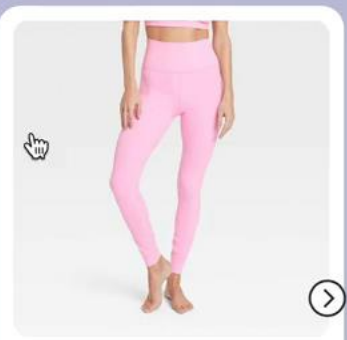

$25.00
Women's Everyday Soft Ultra High-Rise...