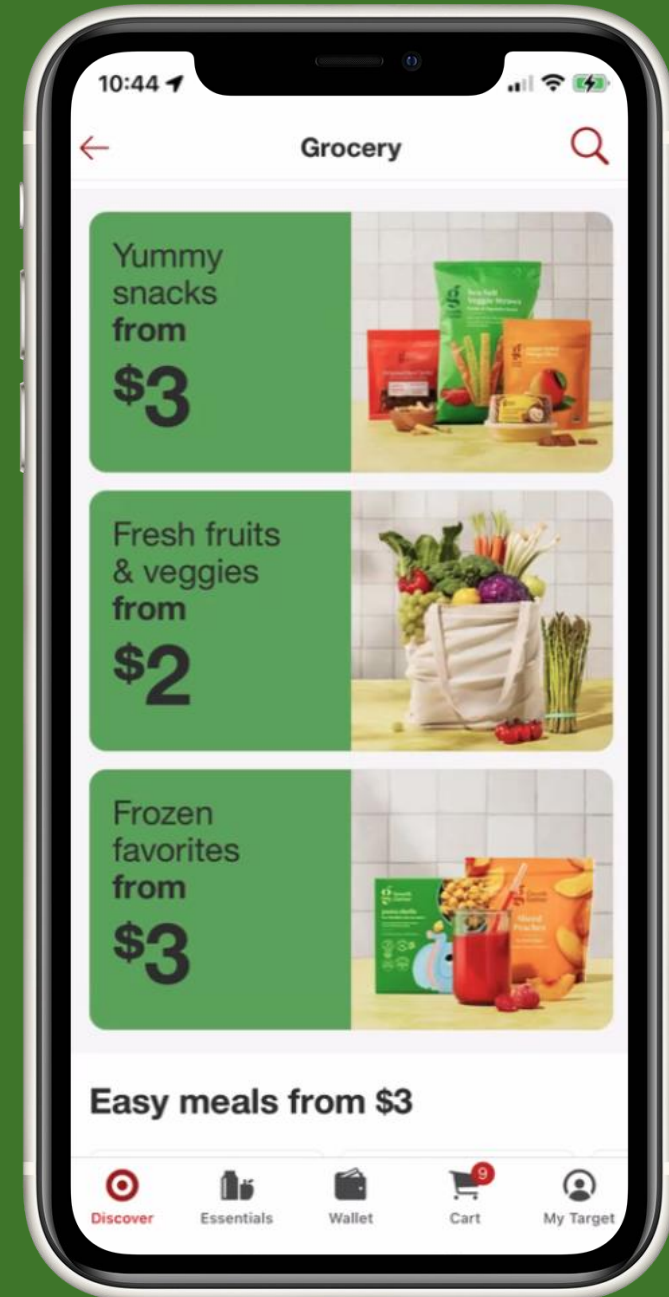

swim collection

wild fable

07

Good &
Gather™

~ \$ 4B
owned brand

Most items
under \$5

12+ months

organic apple, cinnamon & spinach snack bar

NATURALLY FLAVORED

no artificial flavors, artificial sweeteners, synthetic colors or high fructose corn syrup

2g fiber per serving

5 BARS

5 - 0.78 OZ (22g) BARS
NET WT 3.9 OZ (110g)

CASALUNA

sonia kashuk

THRESHOLD