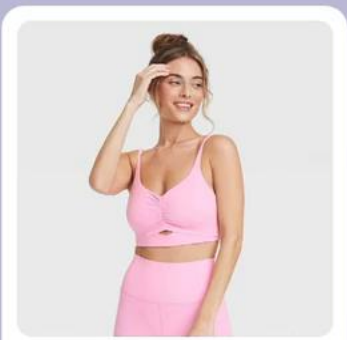

$17.00
reg ~~$20.00~~ **Clearance**
Women's Everyday Soft Light Support Cinch...