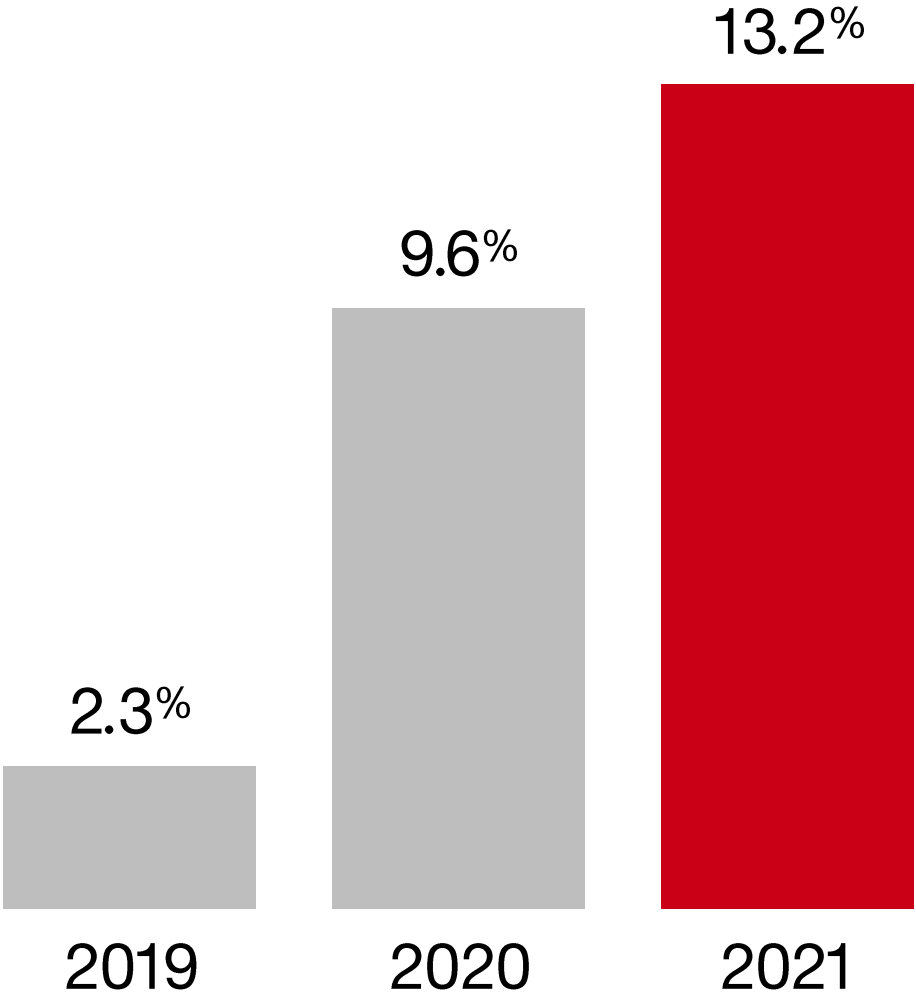

Food + Beverage Digital Penetration