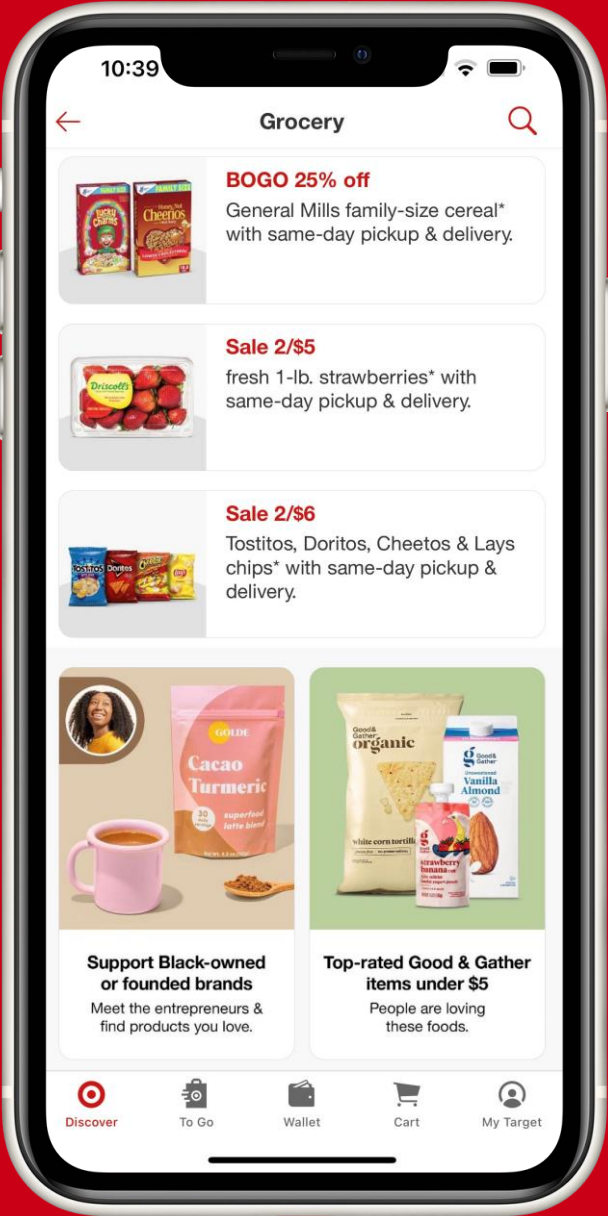

Food + Beverage Digital Penetration