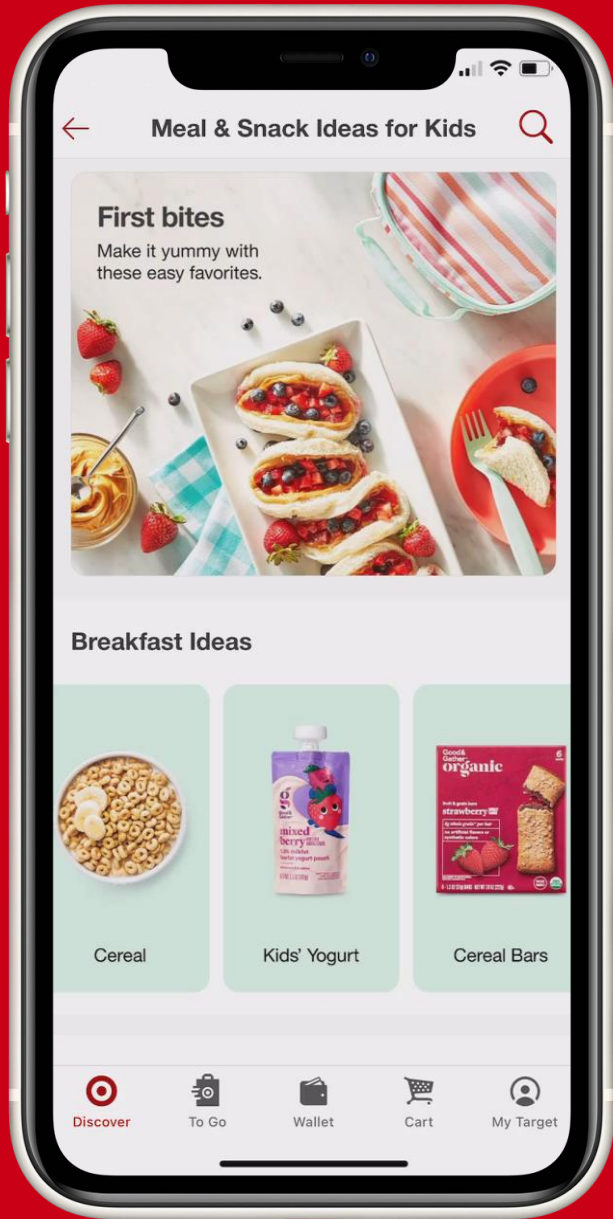

Digital Food + Beverage Sales

$900M

increase in digital sales over 2020

6x

increase since 2019