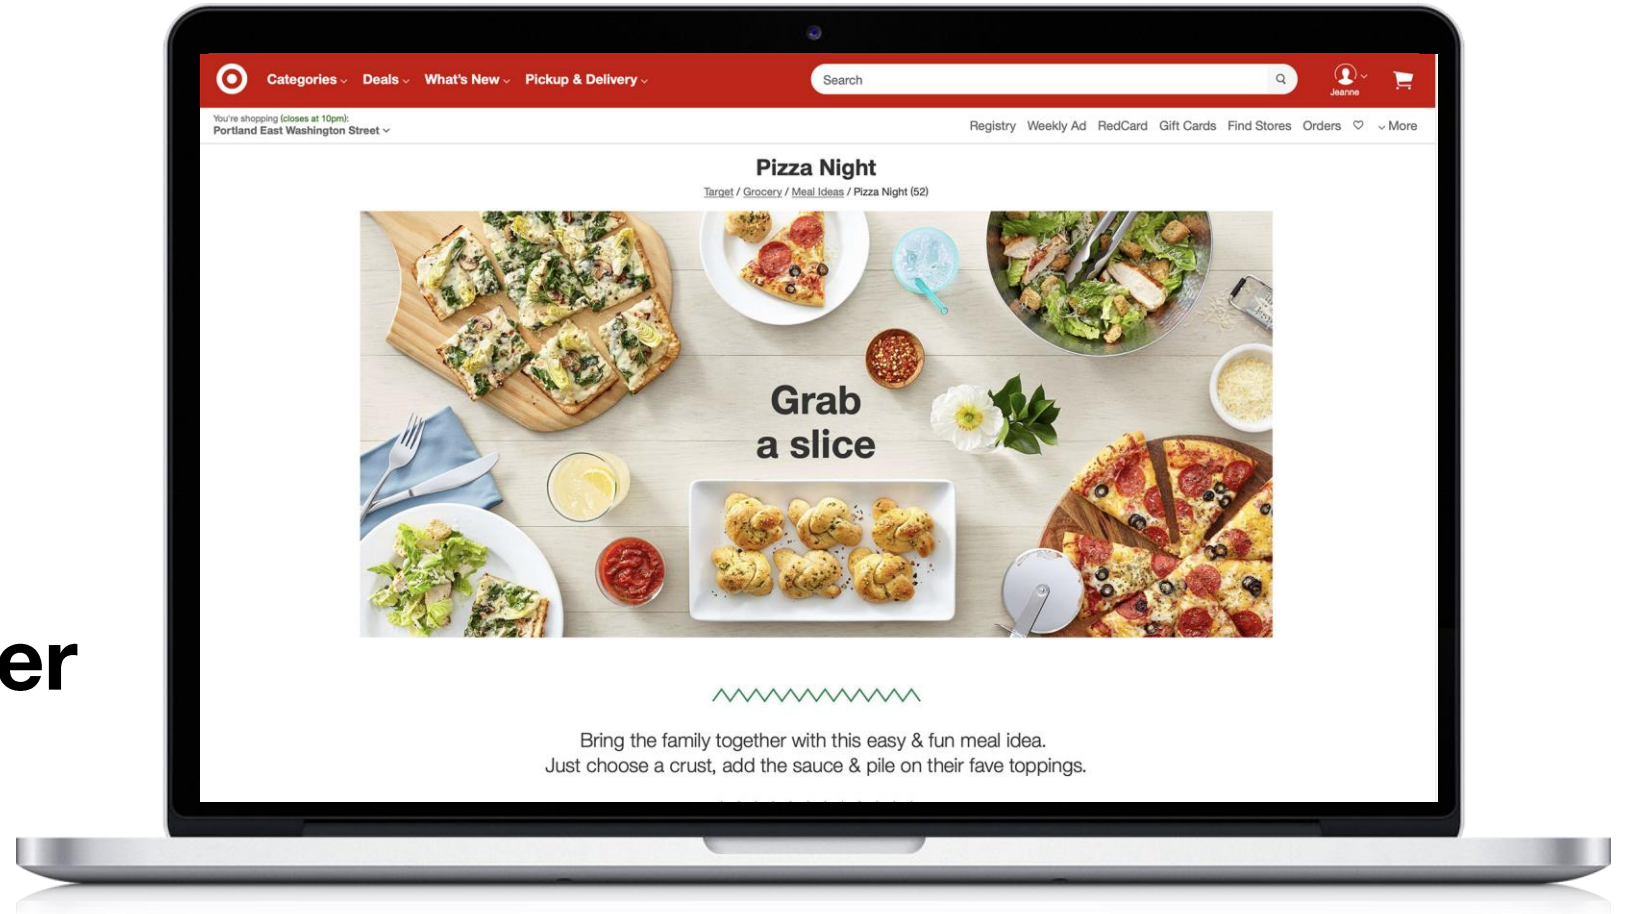

#4
digital grocer
by sales